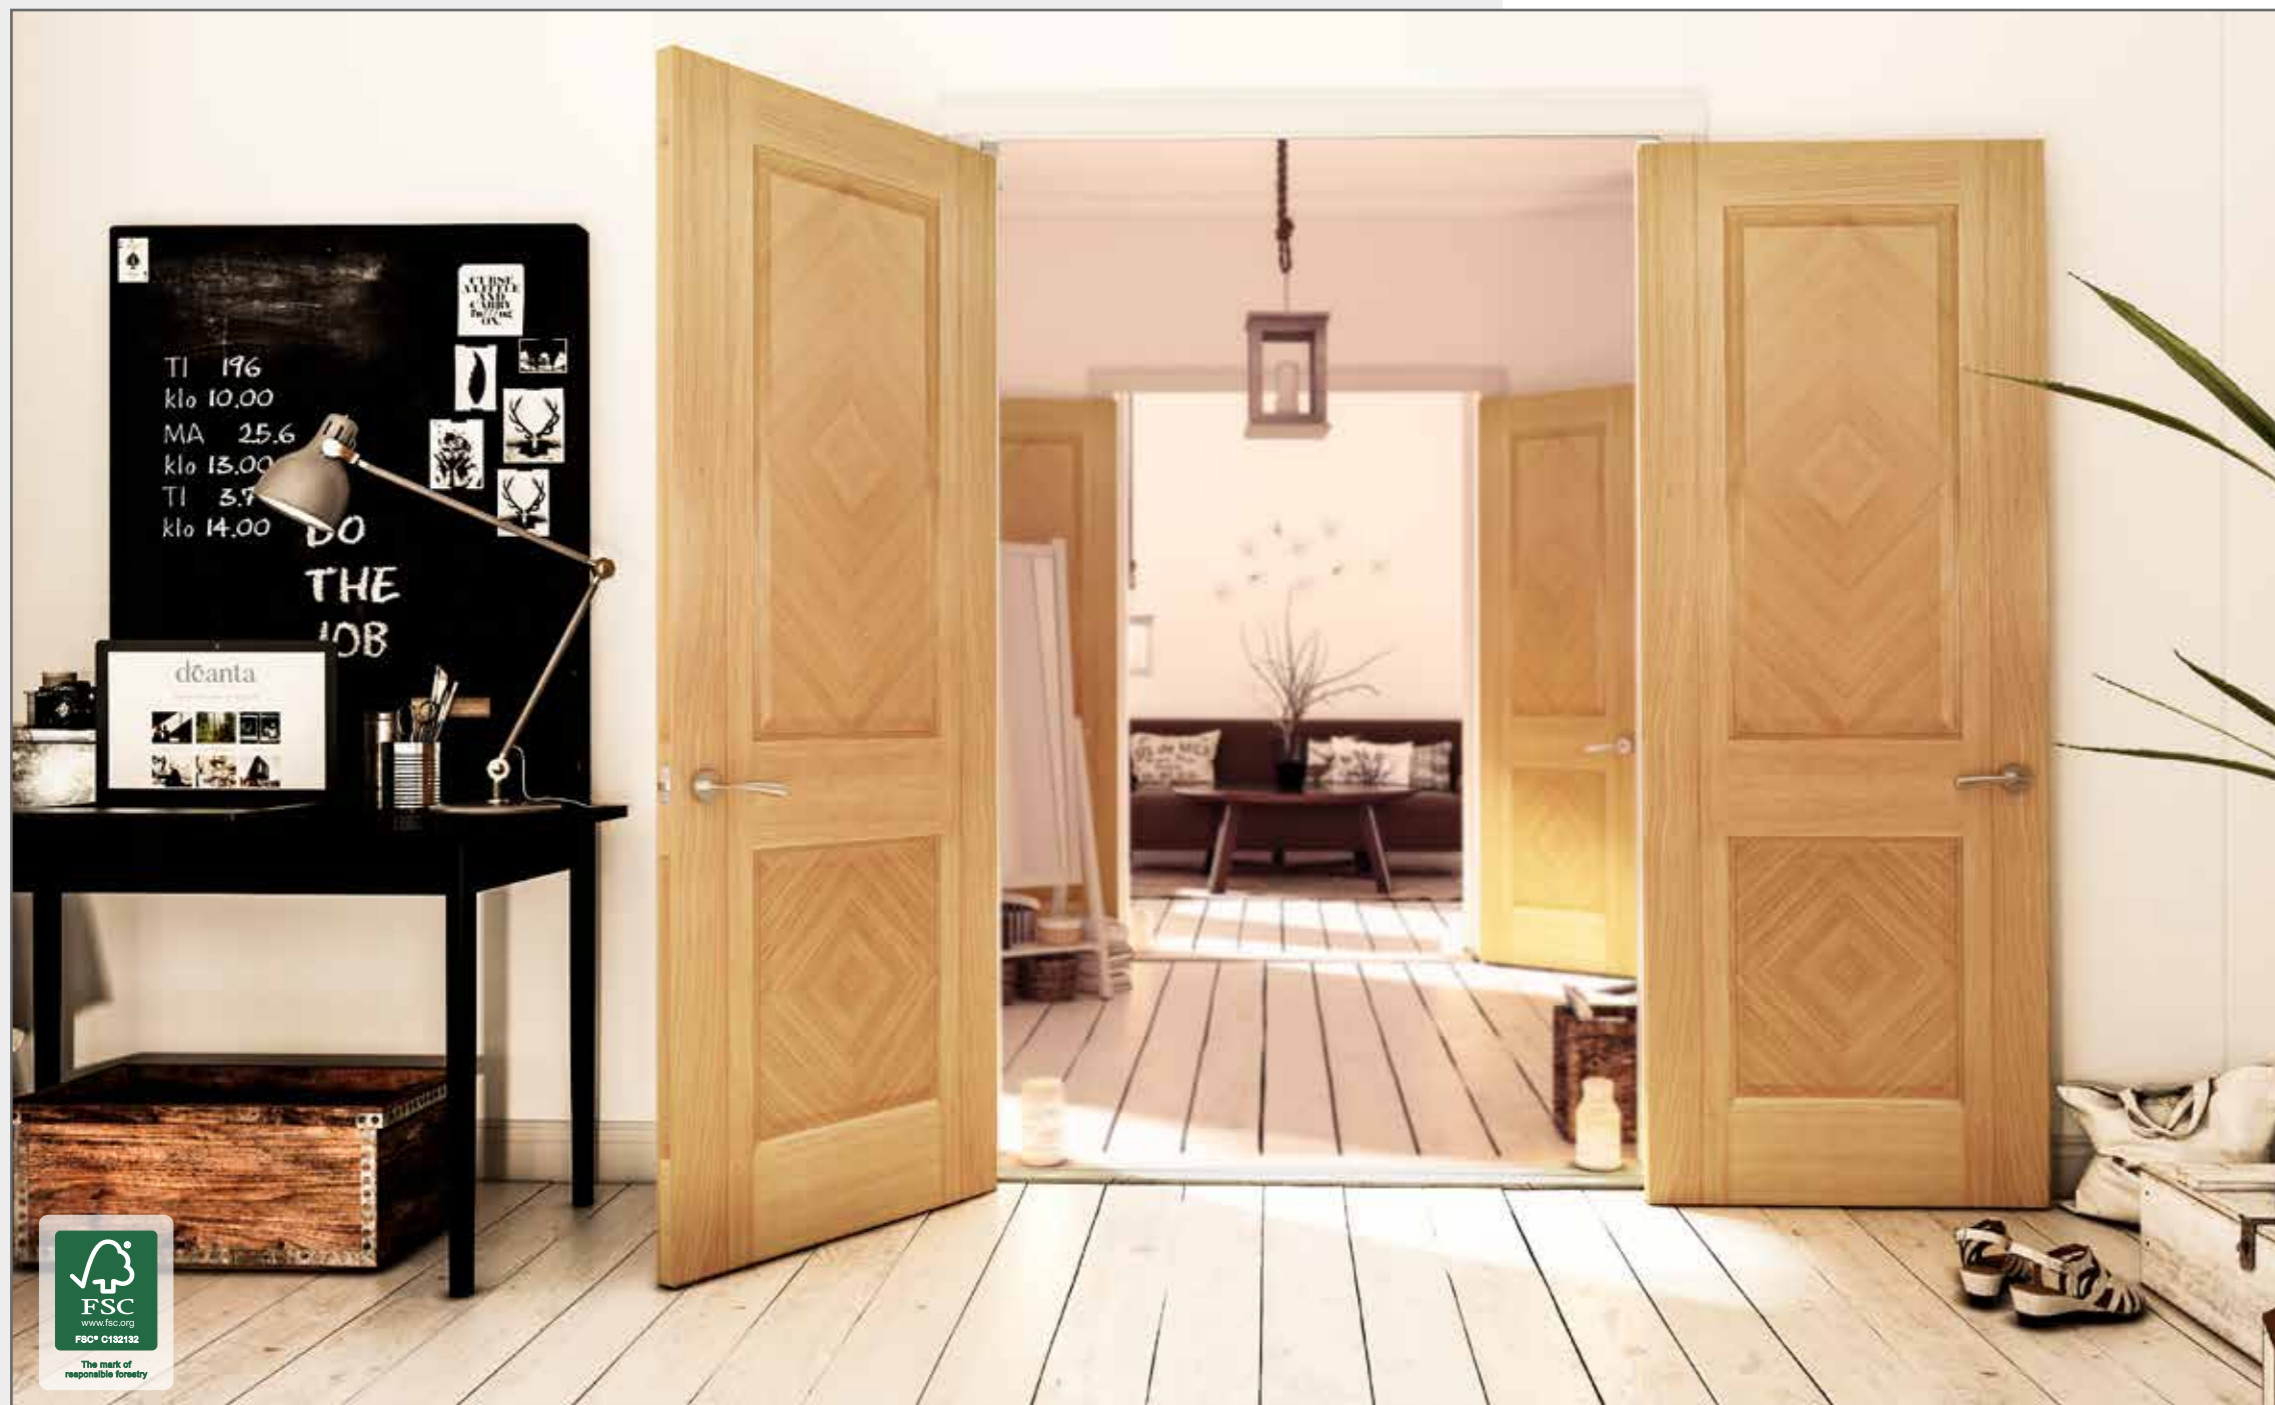

Kensington in prefinished oak. Featured skirting and architrave - Ulysses, white primed

KENSINGTON

PREFINISHED OAK