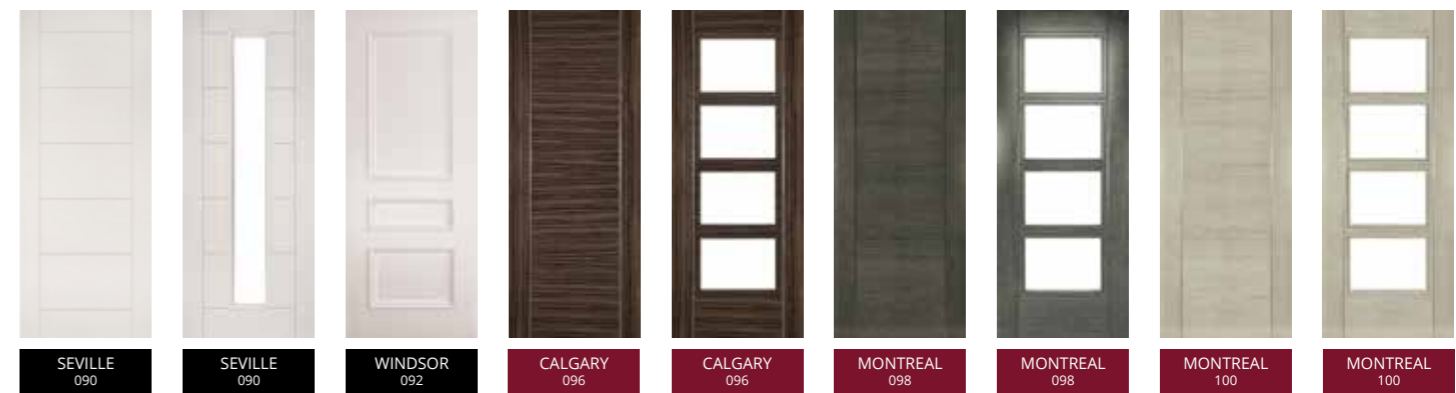

OAK

NEW ELY GLAZING OPTION AVAILABLE, SEE PAGE 30

WALNUT

WHITE PRIMED

ABACHI & GREY ASH